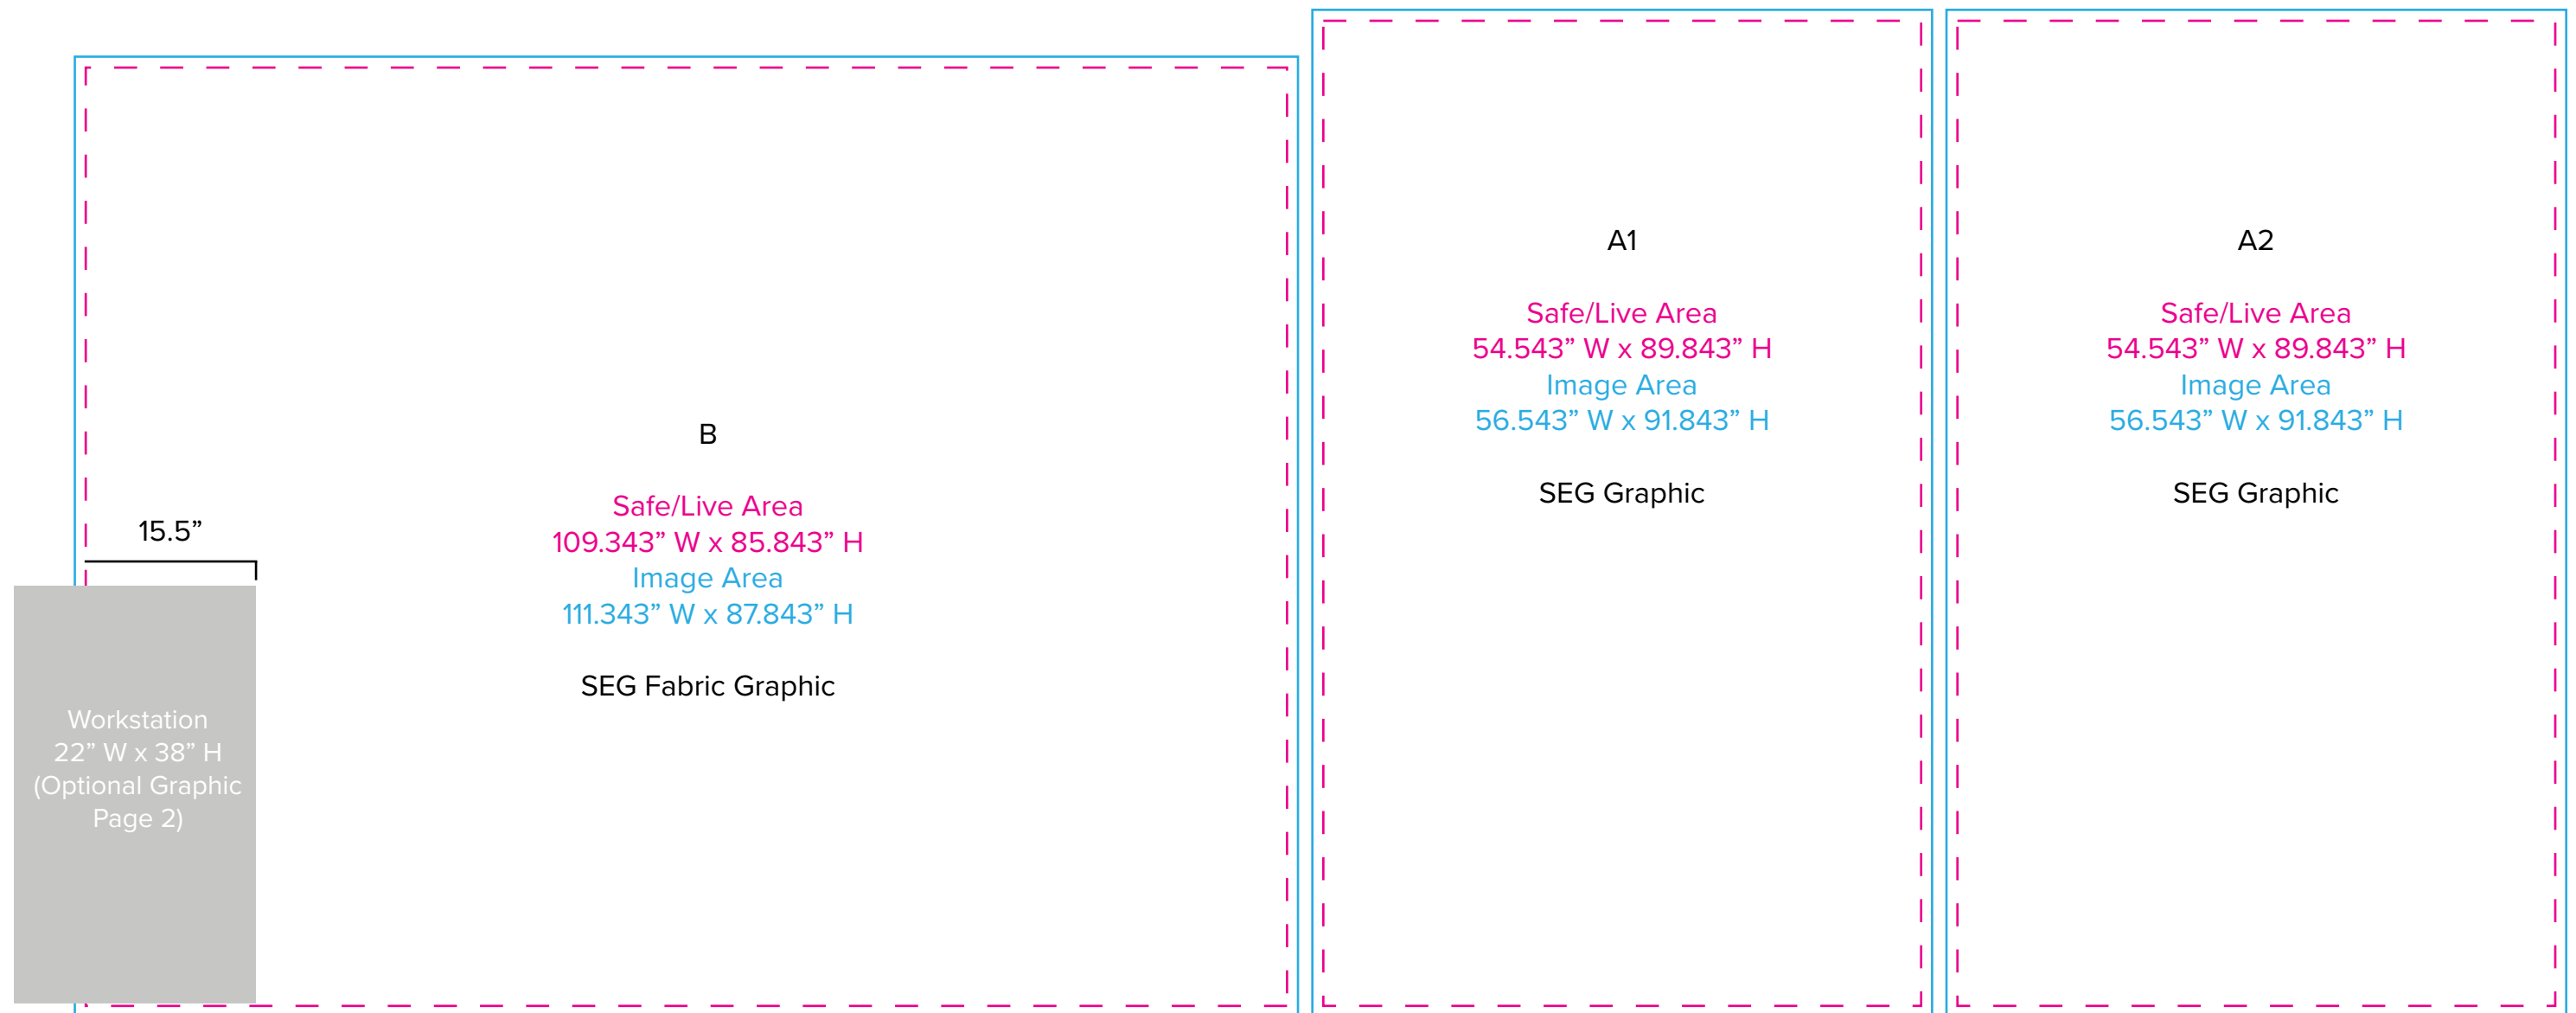

Graphic Template  
10 x 20 Inline Exhibit  
Backwall with Flat, Rectangular Panels – SEG Fabric Graphic

NOTE: All Raster Art (jpg, tiff,psd, png, etc.) must be at least 100 dpi at print size.  
Standard kits are often customized. Please check with Customer Service to ensure that this template matches your specific job.

Graphic Template  
Backwall Workstation Countertop – Vinyl Graphics  
Graphics **NOT** included in base price. Please request pricing.

NOTE: All Raster Art (jpg, tiff,psd, png, etc.) must be at least 100 dpi at print size.  
Standard kits are often customized. Please check with Customer Service to ensure that this template matches your specific job.

# Graphic Template Portable Counter – Vinyl Graphic

NOTE: All Raster Art (jpg, tiff,psd, png, etc.) must be at least 100 dpi at print size.  
Standard kits are often customized. Please check with Customer Service to ensure that this template matches your specific job.

# Graphic Template Portable Counter – Direct Print Graphic

D

Image Area  
43" W x 16" H

Direct Print Graphic

NOTE: All Raster Art (jpg, tiff,psd, png, etc.) must be at least 100 dpi at print size.  
Standard kits are often customized. Please check with Customer Service to ensure that this template matches your specific job.