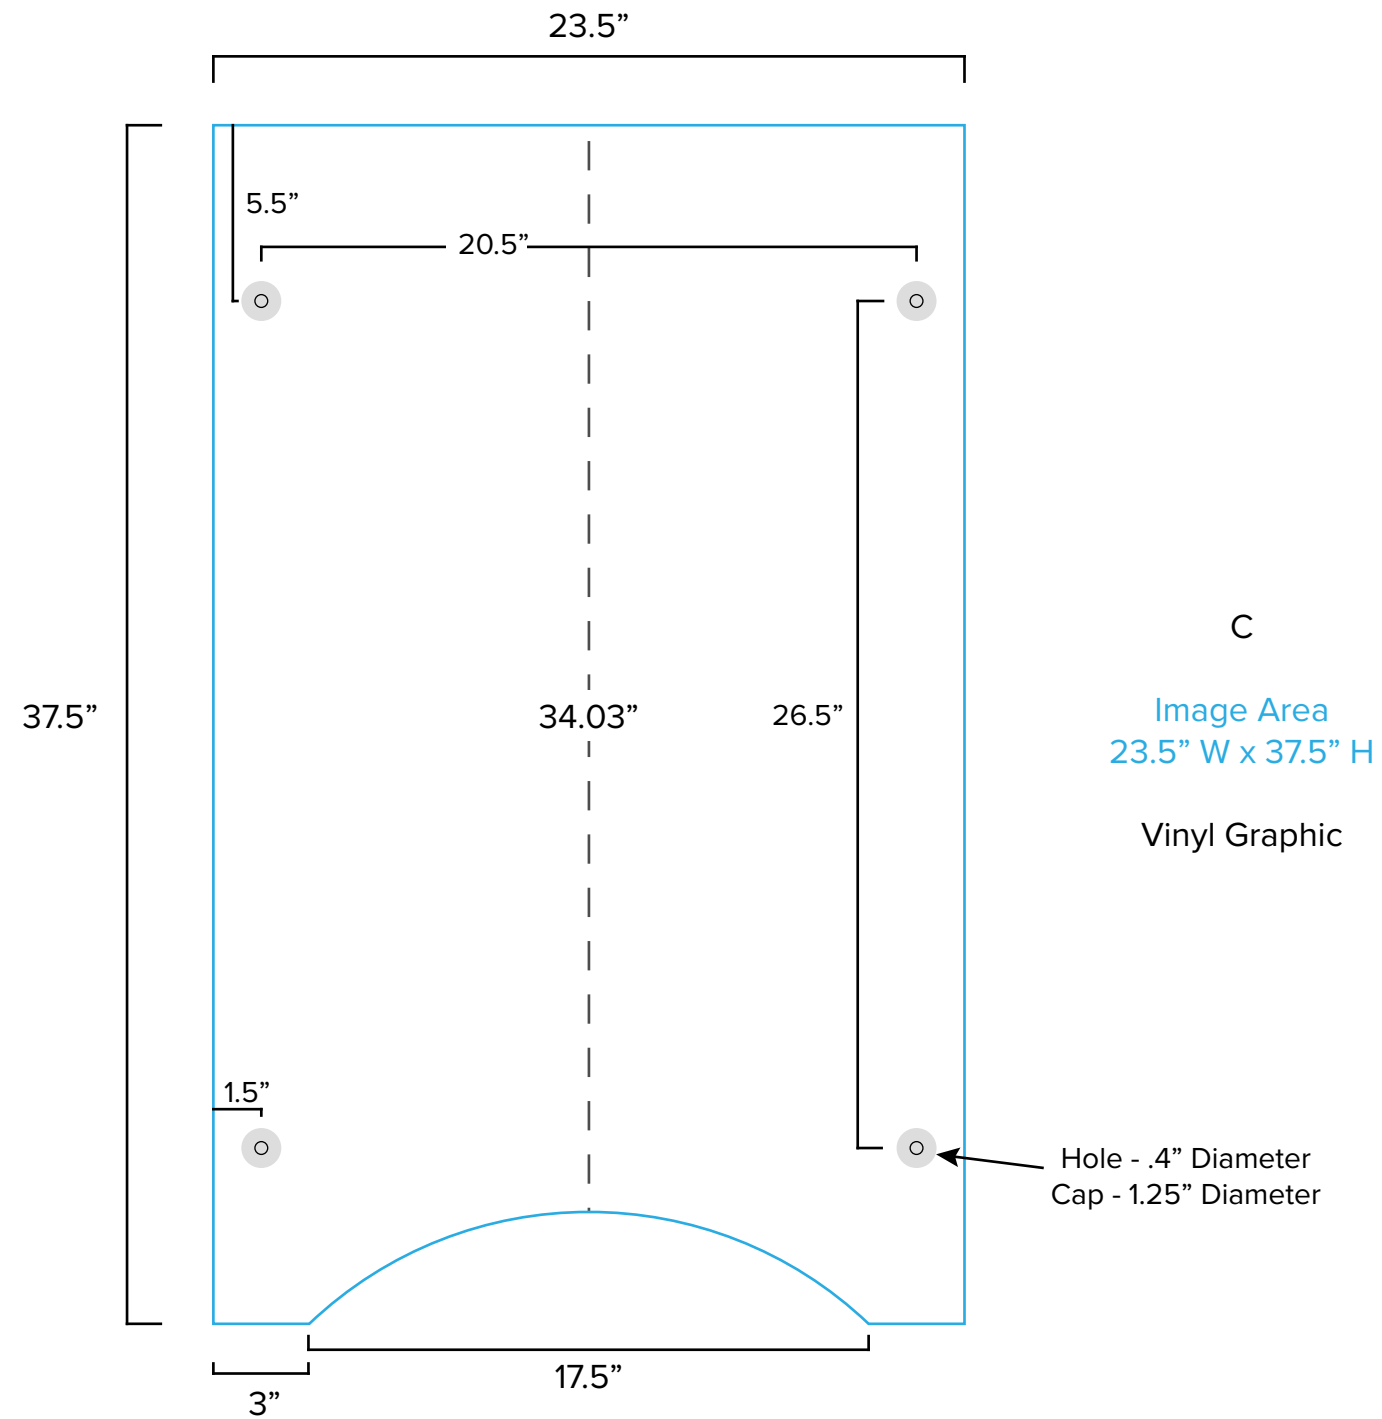

Graphic Template  
10 x 20 Inline Exhibit  
Backwall with Flat, Rectangular Panels – SEG Fabric Graphic

NOTE: All Raster Art (jpg, tiff,psd, png, etc.) must be at least 100 dpi at print size.  
Standard kits are often customized. Please check with Customer Service to ensure that this template matches your specific job.

Graphic Template  
Backwall Workstation Countertop – Vinyl Graphics  
Graphics **NOT** included in base price. Please request pricing.

NOTE: All Raster Art (jpg, tiff,psd, png, etc.) must be at least 100 dpi at print size.  
Standard kits are often customized. Please check with Customer Service to ensure that this template matches your specific job.

# Graphic Template Portable Counter – Vinyl Graphic

NOTE: All Raster Art (jpg, tiff,psd, png, etc.) must be at least 100 dpi at print size.  
Standard kits are often customized. Please check with Customer Service to ensure that this template matches your specific job.

# Graphic Template Portable Counter – Direct Print Graphic

D

Image Area  
43" W x 16" H

Direct Print Graphic

NOTE: All Raster Art (jpg, tiff,psd, png, etc.) must be at least 100 dpi at print size.  
Standard kits are often customized. Please check with Customer Service to ensure that this template matches your specific job.