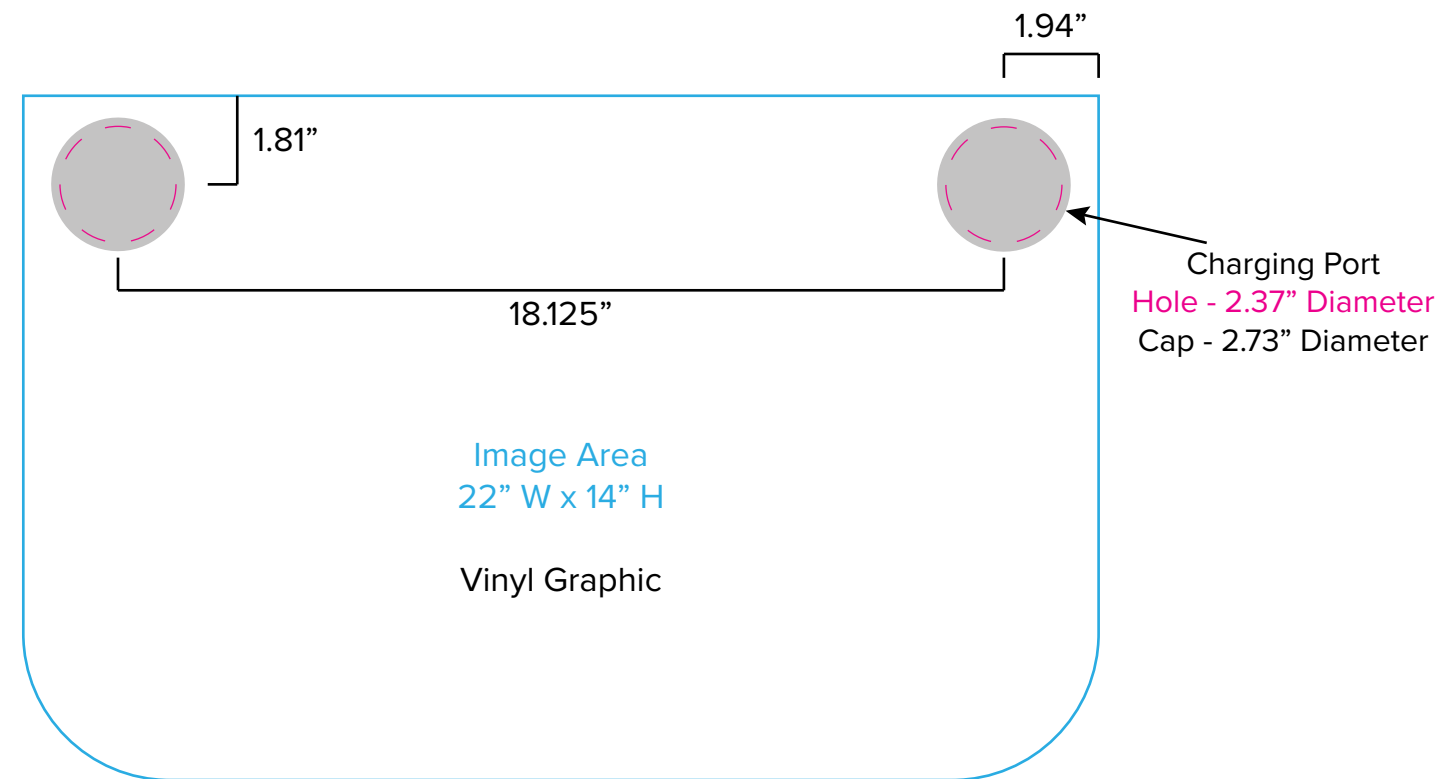

Graphic Template  
10 x 20 Inline Exhibit  
Backwall with Flat, Rectangular Panels – SEG Fabric Graphic

NOTE: All Raster Art (jpg, tiff,psd, png, etc.) must be at least 100 dpi at print size.  
Standard kits are often customized. Please check with Customer Service to ensure that this template matches your specific job.

Graphic Template  
Backwall Workstation Countertop – Vinyl Graphics  
Graphics **NOT** included in base price. Please request pricing.

NOTE: All Raster Art (jpg, tiff,psd, png, etc.) must be at least 100 dpi at print size.  
Standard kits are often customized. Please check with Customer Service to ensure that this template matches your specific job.

# Graphic Template Portable Counter – Vinyl Graphic

NOTE: All Raster Art (jpg, tiff,psd, png, etc.) must be at least 100 dpi at print size.  
Standard kits are often customized. Please check with Customer Service to ensure that this template matches your specific job.

# Graphic Template Portable Counter – Direct Print Graphic

D

Image Area  
43" W x 16" H

Direct Print Graphic

NOTE: All Raster Art (jpg, tiff,psd, png, etc.) must be at least 100 dpi at print size.  
Standard kits are often customized. Please check with Customer Service to ensure that this template matches your specific job.